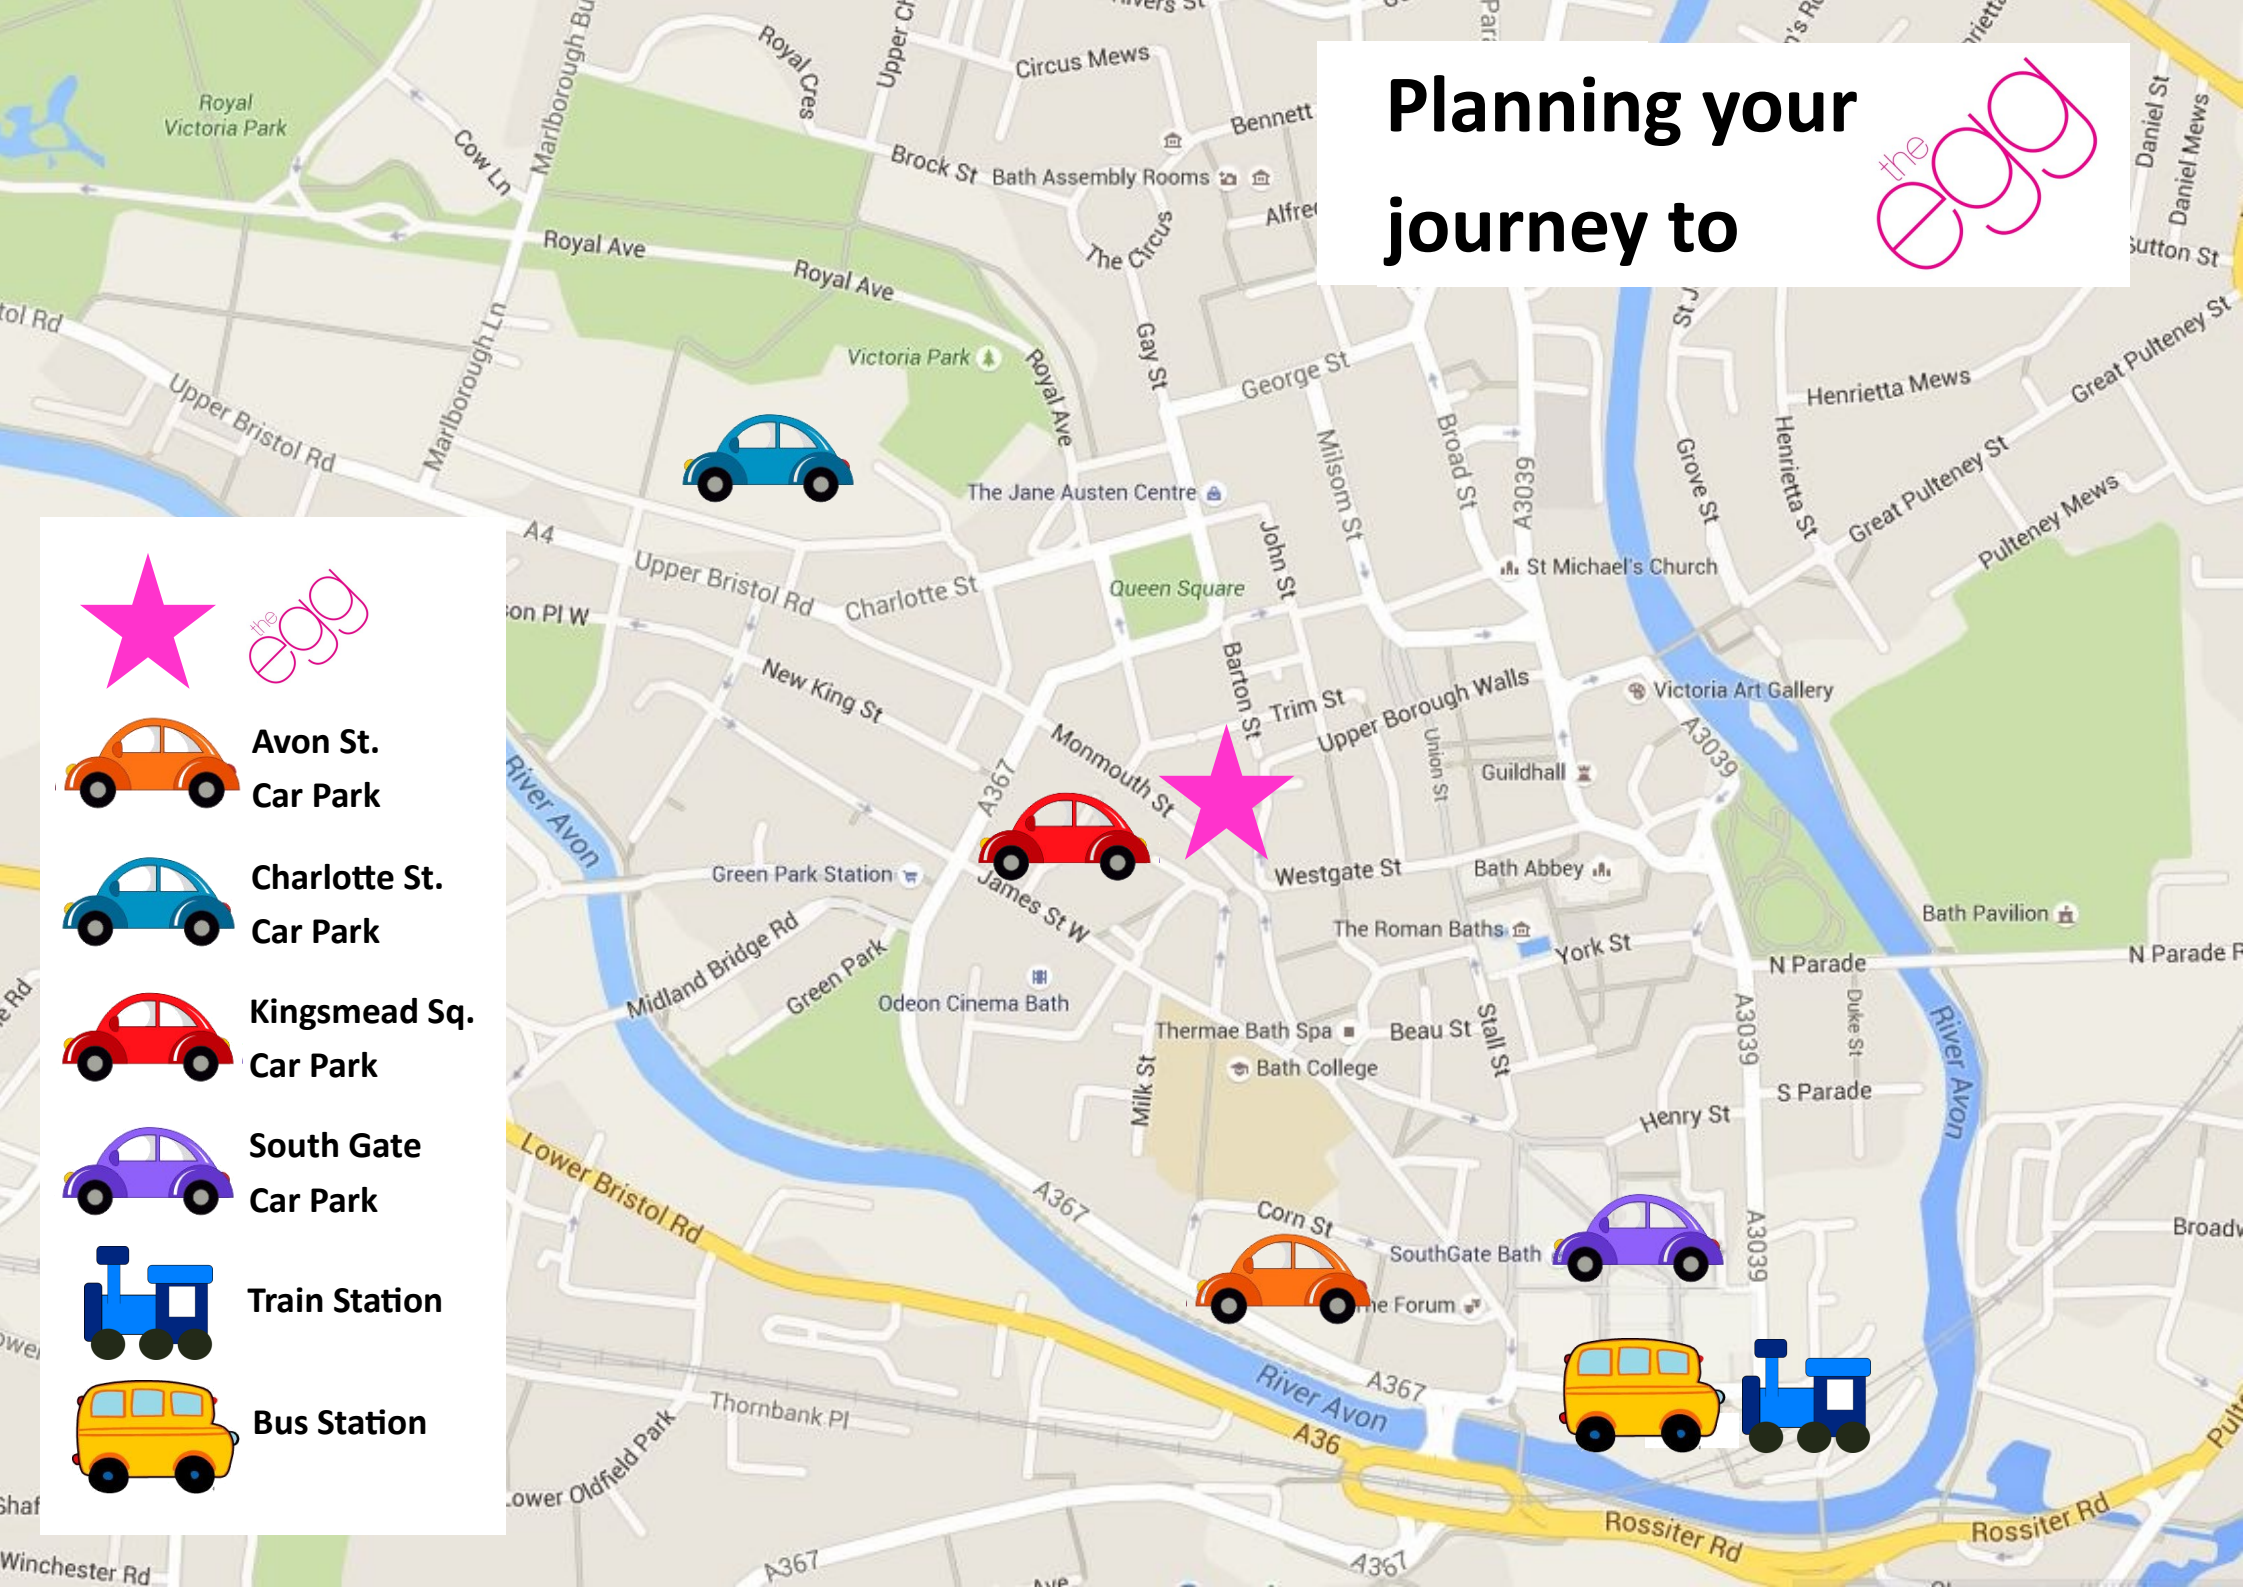

Planning your journey to

-  
-  **Avon St. Car Park**
-  **Charlotte St. Car Park**
-  **Kingsmead Sq. Car Park**
-  **South Gate Car Park**
-  **Train Station**
-  **Bus Station**

**Avon St. Car Park**

Corn Street, Bath, BA1 1UE

6 minute walk to the egg

Long Stay

MiPermit available - 751020

**Bath Spa Train Station**

Dorchester Street, Bath, BA1 1SU

10 minute walk to the egg

www.thetrainline.com/stations/bath-spa

**Charlotte St. Car Park**

Broad Street, Bath, BA1 5LW

7 minute walk to the egg

Long Stay

MiPermit available - 751014

**First Bath Bus Station**

Dorchester Street, Bath, BA1 1Ss

10 minute walk to the egg

Odd Down, BA2 2AL

Lansdown, BA1 9BJ

All Open until 8.30pm

10 minute journey to City Centre

Services every 15 minute

www.firstgroup.com/bristol-bath-and-west

**South Gate Car Park**

South Gate, Bath, BA1 1TP